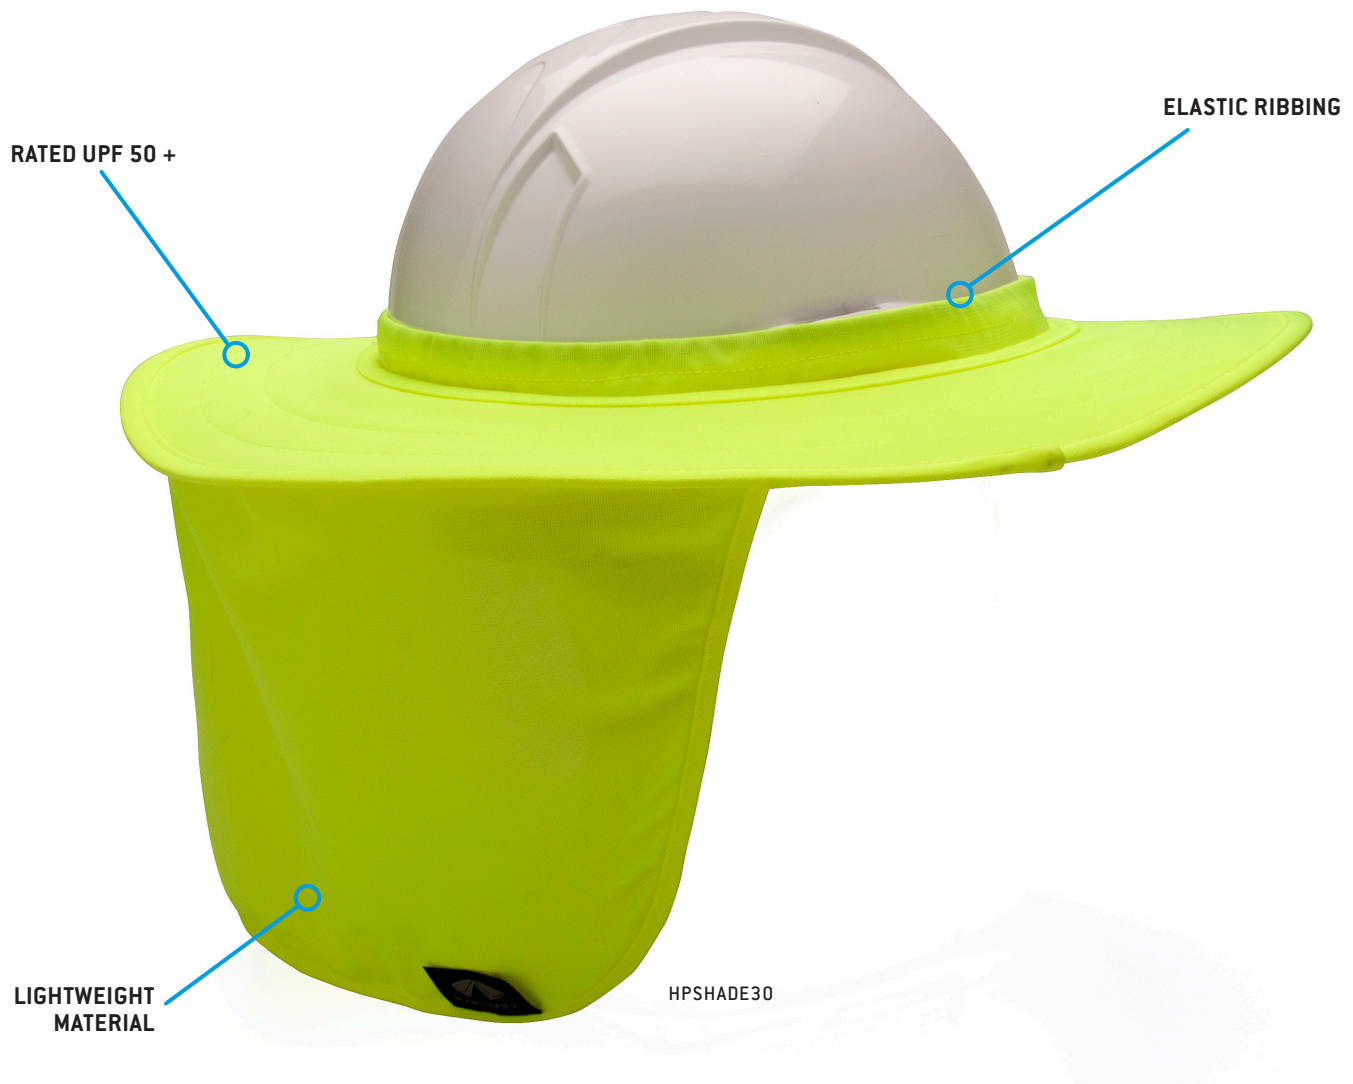

# HPSHADE SERIES

UPF  
50+  
UPF RATED

Stay cool with the HPSHADE Series neck shade, crafted for extended sun protection. The soft lightweight shade fits snug onto the hard hat, providing additional coverage without compromising functionality or comfort.

## VARIATIONS

- HP SHADE10 White
- HP SHADE30 Hi-Vis Lime
- HP SHADE40 Hi-Vis Orange
- HP SHADE60 Blue

## MATERIALS

80% Polyester + 20% Cotton

Updated as of 11.24

**i** Fits on the outside of cap style and full brim hard hats.  
[Shown with Ridgeline® hard hat - sold separately]