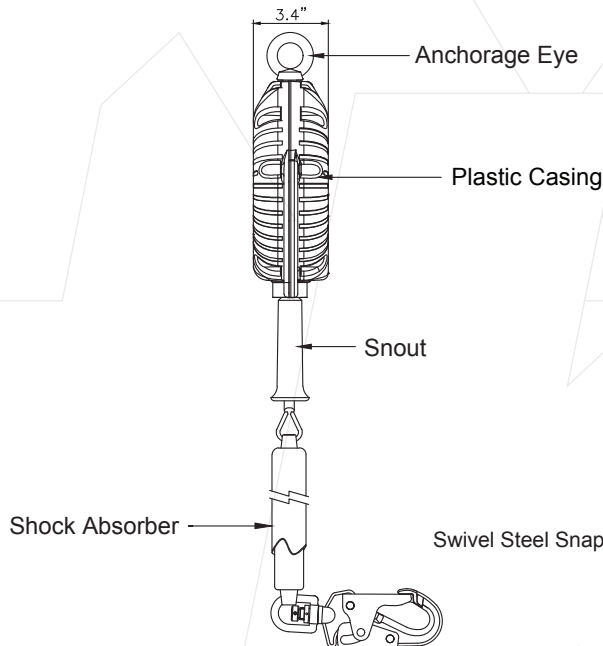

## SRL SERIES

KStrong® BRUTE™ 25' Galvanized Wire Cable SRL-LE (ANSI Leading Edge Rated) with High Impact Strength Polymer Housing with Built-in Handle, swivel eye at anchorage end, other end with load indicator swivel snap hook. Includes one (1) installation carabiner and one (1) tagline AFZ830025 (ANSI).

### PHYSICAL PARAMETERS

- Robust & durable plastic casing
- Has swivel anchorage eye at anchorage end
- Convenient inbuilt carry handle at anchorage end
- Steel swivel snap hook at retractable end - gate strength 3600 lbs. (1633 kg)
- Galvanized steel wire rope
- Equipped with shock absorber with protective cover

### CABLE

Material: Galvanized steel wire rope Ø7/32 Inches

# 2

Anchor above or below dorsal D-ring

SIDE VIEW

FRONT VIEW

Meets or Exceeds ANSI Z359.14-2021 Class 2

Batch #: \_\_\_\_\_ Serial #: \_\_\_\_\_

Date of First Use: \_\_\_\_\_