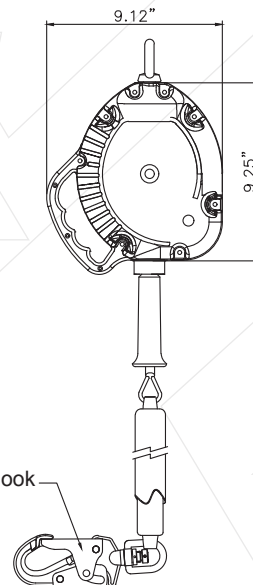

## KStrong® BRUTE™ LE 25 ft. Cable Leading Edge SRL with Swivel Snap Hook. Includes Installation Carabiner and Tagline (ANSI)

Model: UFS310025L

### PHYSICAL PARAMETERS

- Robust & durable plastic casing
- Has swivel anchorage eye at anchorage end
- Convenient inbuilt carry handle at anchorage end
- Steel swivel snap hook at retractable end - gate strength 3600 lbs. (1633 kg)
- Galvanized steel wire rope
- Equipped with shock absorber with protective cover

### CABLE

Material: Galvanized steel wire rope Ø7/32 Inches

# 2

Anchor above or below dorsal D-ring

SIDE VIEW

FRONT VIEW

Meets or Exceeds ANSI Z359.14-2021 Class 2

Batch #: \_\_\_\_\_ Serial #: \_\_\_\_\_

Date of First Use: \_\_\_\_\_